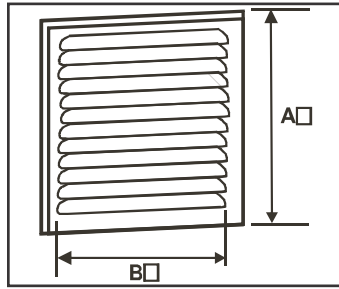

### Supply Air Grilles - GRA

Aluminium externally mounted discharge/supply air grilles.

Model	Ext dim A□	Grille area B□	Recommended Airflow $\Delta p = 30 \text{ pa m}^2/\text{h}$
70	140 x 140	100 x 100	120
100	165 x 165	125 x 125	195
150	190 x 190	150 x 150	280
200	210 x 210	165 x 165	340
300	240 x 240	200 x 200	590