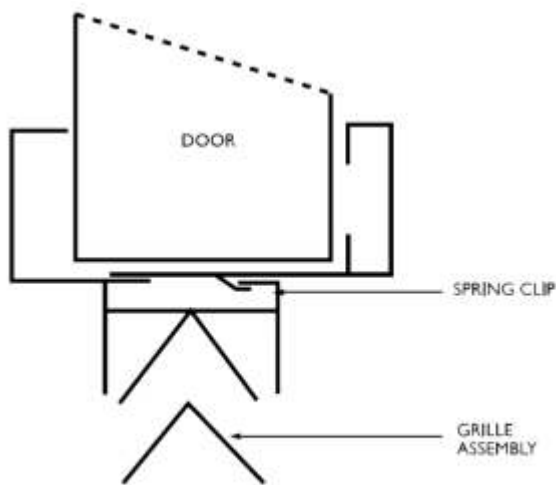

INFO

Fixing Details

The following Fixing Mechanisms can be provided on request

GRILLES WITH PUNCHED COUNTER SUNK HOLES (PCS)
fig. 10

GRILLES WITH CONCEALED FIXING (CF)
fig. 11

DOOR GRILLE WITH SPRING CLIP (SC)
fig. 12

GRILLES WITH REAR FIXING STRAP (FS)
fig. 13

CEILING DIFFUSER WITH PUNCHED COUNTER SUNK HOLES (PCS)
fig. 14