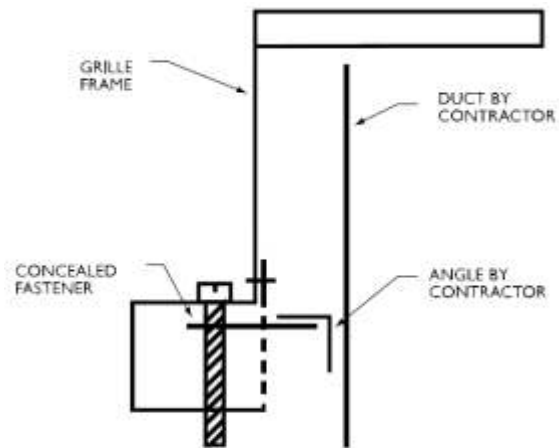

INFO

Fixing Details

The following Fixing Mechanisms can be provided on request

GRILLES WITH PUNCHED COUNTER SUNK HOLES (PCS)
fig. 10

GRILLES WITH CONCEALED FIXING (CF)
fig. 11

DOOR GRILLE WITH SPRING CLIP (SC)
fig. 12

GRILLES WITH REAR FIXING STRAP (FS)
fig. 13

CEILING DIFFUSER WITH PUNCHED COUNTER SUNK HOLES (PCS)
fig. 14