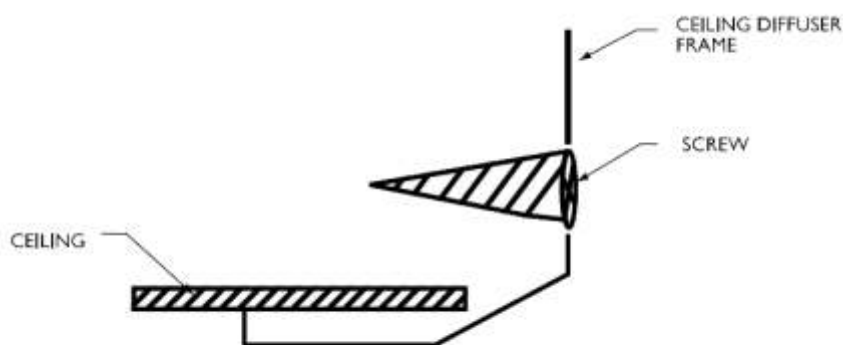

INFO

Fixing Details

The following Fixing Mechanisms can be provided on request

GRILLES WITH PUNCHED COUNTER SUNK HOLES (PCS)
fig. 10

GRILLES WITH CONCEALED FIXING (CF)
fig. 11

DOOR GRILLE WITH SPRING CLIP (SC)
fig. 12

GRILLES WITH REAR FIXING STRAP (FS)
fig. 13

CEILING DIFFUSER WITH PUNCHED COUNTER SUNK HOLES (PCS)
fig. 14