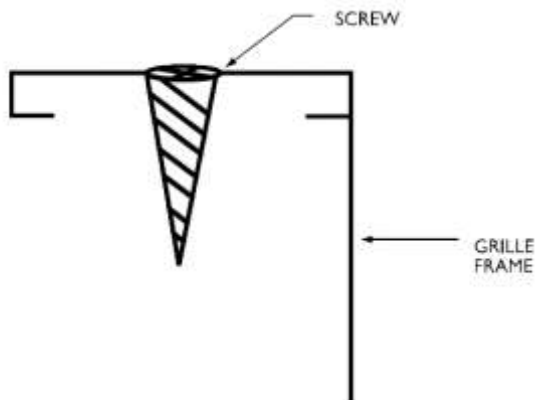

INFO

Fixing Details

The following Fixing Mechanisms can be provided on request

GRILLES WITH PUNCHED COUNTER SUNK HOLES (PCS)
fig. 10

GRILLES WITH CONCEALED FIXING (CF)
fig. 11

DOOR GRILLE WITH SPRING CLIP (SC)
fig. 12

GRILLES WITH REAR FIXING STRAP (FS)
fig. 13

CEILING DIFFUSER WITH PUNCHED COUNTER SUNK HOLES (PCS)
fig. 14