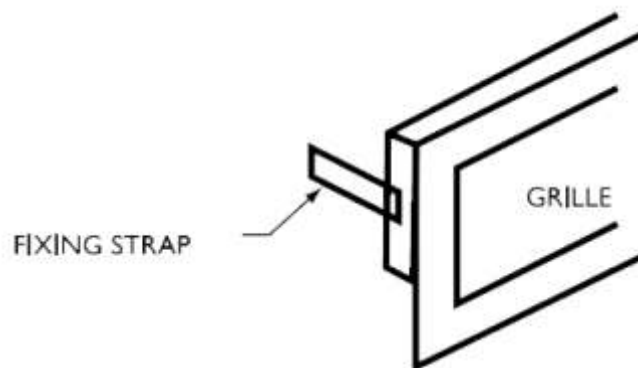

INFO

Fixing Details

The following Fixing Mechanisms can be provided on request

GRILLES WITH PUNCHED COUNTER SUNK HOLES (PCS)
fig. 10

GRILLES WITH CONCEALED FIXING (CF)
fig. 11

DOOR GRILLE WITH SPRING CLIP (SC)
fig. 12

GRILLES WITH REAR FIXING STRAP (FS)
fig. 13

CEILING DIFFUSER WITH PUNCHED COUNTER SUNK HOLES (PCS)
fig. 14